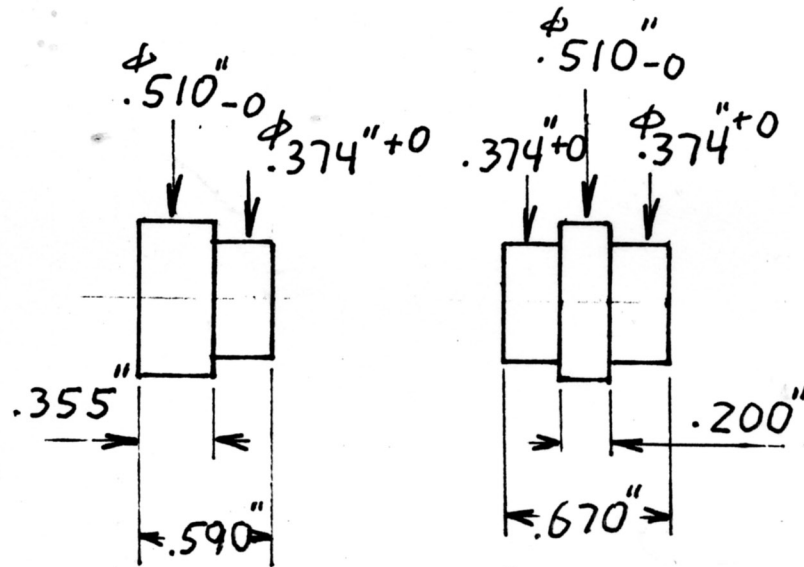

# PKSPCLBU

Kit Name: Workshop/Sketch Pencil

Pen Kit(s) item #: PKSPCL

3/06

11 MM TUBE

SHOP PENCIL

# PKSPCLBU

$\phi .248''$  HOLES  
INSIDE

SAME AS  
LEFT