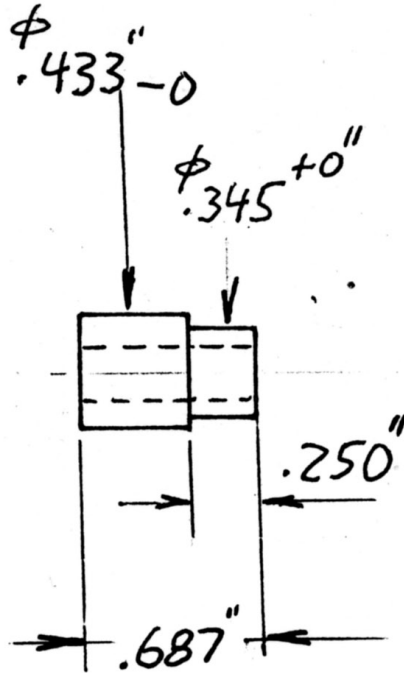

# PKFPBU

Kit Name: Vertex Click Pen/Pencil

Pen Kit(s) item #: PKFP4000, PKFP4010, PKFP4020, PKFP4100, PKFP4110

1/2010

3/8" TUBE

VERTEX CLICK

# PKFPBU

SAME AS THE LEFT

$\phi .248''$   
HOLES  
INSIDE