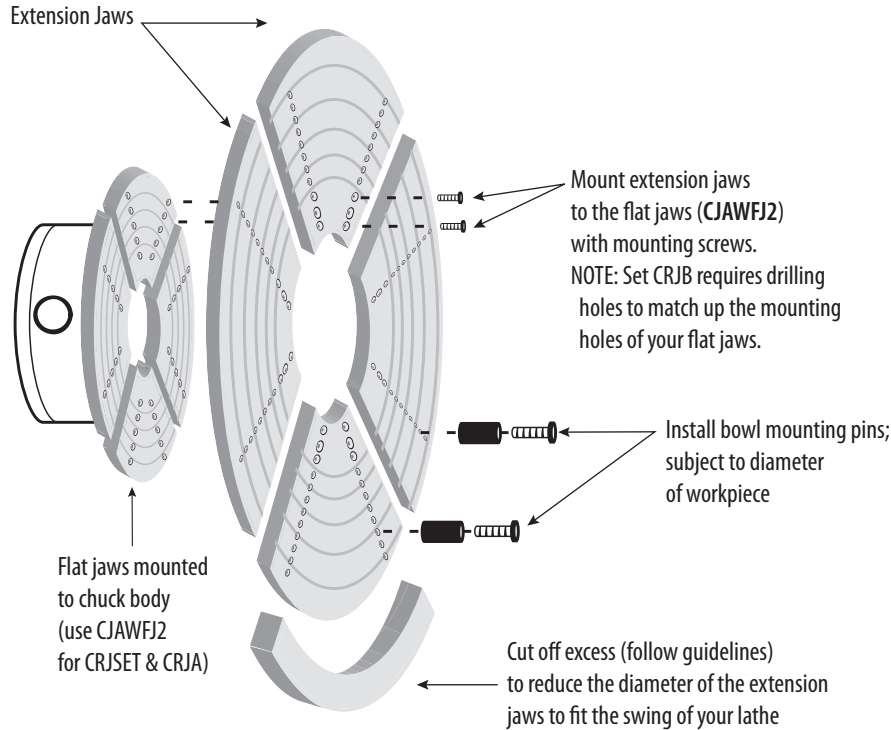

# Flat Jaws Extension System

## CRJA, CRJB & CRJSET

Required: PSI CJAWFJ2 Jumbo Jaws  
installed on your chuck

Included in set:

- 4 ea. Jumbo Jaw Extensions (CRJA, CRJB, CRJSET)
- 16 ea. Mounting Screws (CRJA, CRJSET)
- 2 ea. Allen Wrenches (CRJA, CRJB, CRJSET)
- 1 ea. 8" Gear Key (CRJSET)
- 3 sets (8 pins each) Bowl Mounting Pins;  
1/2", 3/4" and cone-shaped (CRJSET)