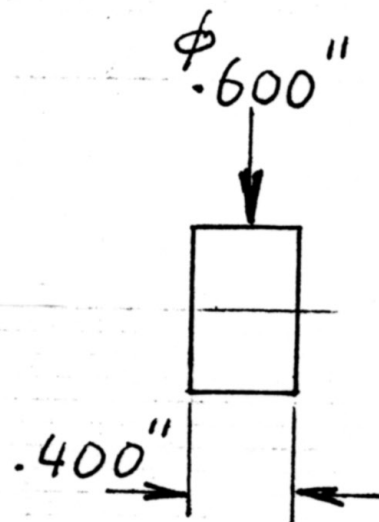

# BS6-BU

Kit Name: T-Handle Corkscrew/Stopper

Pen Kit(s) item #: BS6, BS7

#  
BS6-BU

1/2004

SAME AS THE  
RIGHT SIDE

$.248^{+0}_{-0}$   
HOLE INSIDE

FOR # BS6 & # BS7 CORK SCREW BOTTLE OPENERS