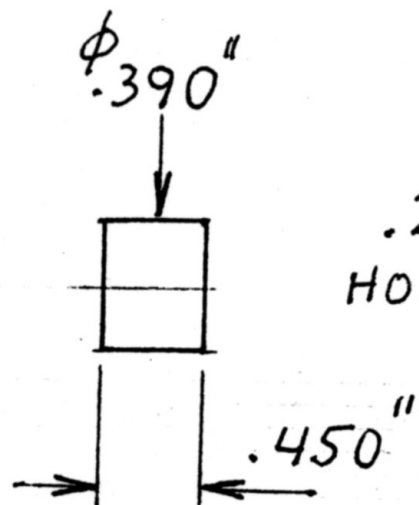

# BS6-BU

Kit Name: T-Handle Corkscrew/Stopper

Pen Kit(s) item #: BS6, BS7

#  
BS6-BU

1/2004

SAME AS THE  
RIGHT SIDE

$.248^{+0}_{-0}$   
HOLE INSIDE

FOR # BS6 & # BS7 CORK SCREW BOTTLE OPENERS