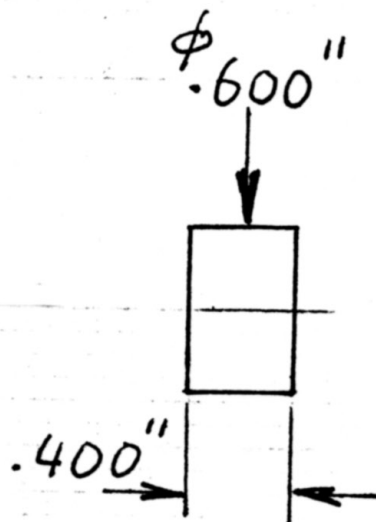

BS6-BU

Kit Name: T-Handle Corkscrew/Stopper

Pen Kit(s) item #: BS6, BS7

BS6-BU

1/2004

SAME AS THE
RIGHT SIDE

$.248^{+0}_{-0}$
HOLE INSIDE

FOR # BS6 & # BS7 CORK SCREW BOTTLE OPENERS