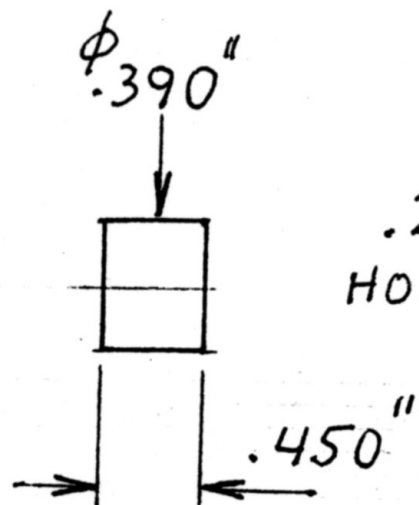

BS6-BU

Kit Name: T-Handle Corkscrew/Stopper

Pen Kit(s) item #: BS6, BS7

BS6-BU

1/2004

SAME AS THE
RIGHT SIDE

$.248^{+0}_{-0}$
HOLE INSIDE

FOR # BS6 & # BS7 CORK SCREW BOTTLE OPENERS