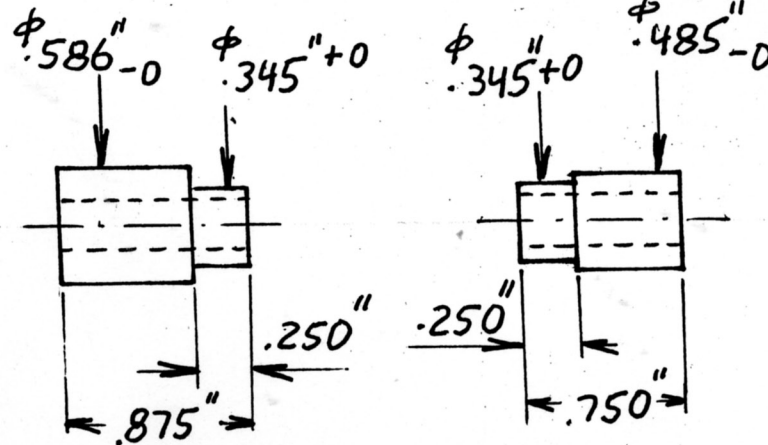

PKCW PENBU

Kit Name: Civil War Pen

Pen Kit(s) item #: PKCW PENC, PKCW PENS, PKCW PENG, PKSSBCWU

12/09

$\frac{3}{8}$ TUBE

PKCW PENBU

CIVIL WAR PEN BUSHINGS

CAP

TIP

$\phi .248''$ HOLE
THROUGH